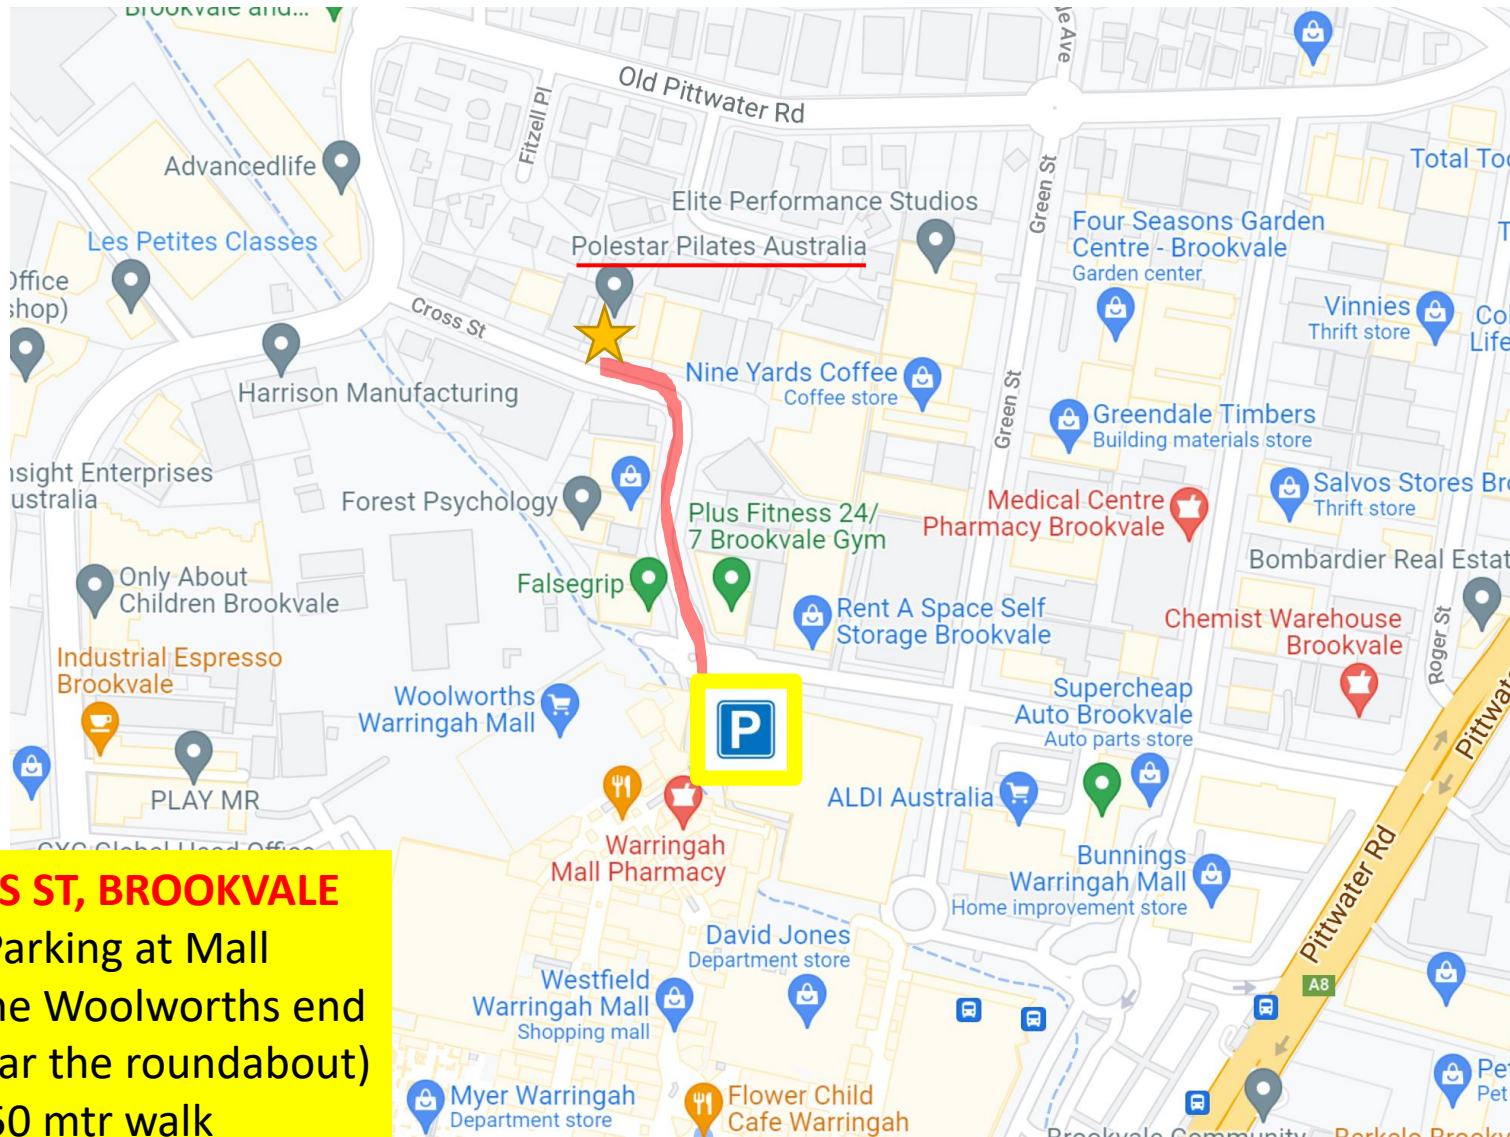

# POLESTAR PILATES – Parking Information

## Level 1, 32 Cross Street, Brookvale NSW 2100

**32 CROSS ST, BROOKVALE**

3hr Parking at Mall  
(park at the Woolworths end  
of Mall near the roundabout)  
150 mtr walk